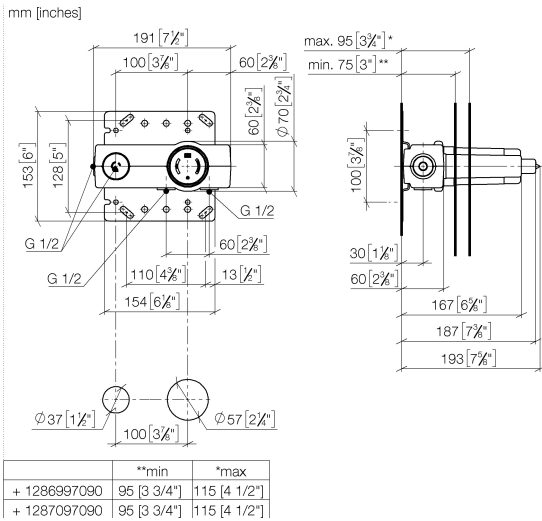

Wall-mounted single-lever basin mixer without pop-up waste

36 860 660

- 190 mm projection
- fixed spout
- circular, air-enriched flow
- hole diameter spout 37 mm
- hole diameter single-lever mixer 57 mm
- rosette for spout Ø 55mm
- rosette for mixer Ø 78mm
- max. flow 5.7 l/min
- lead-free
- This product can help a building to meet requirements of Green Building Rating Systems, e.g. LEED®, BREEAM®, DGNB

Adapter for reversed water connections 12 880 970 90

- Not suitable for combining with META PURE (36 86X 664-FF).

Concealed wall-mounted single-lever mixer

#Error

Flow rate chart

Concealed wall-mounted single-lever mixer

Drybox Wall-mounted single-lever basin mixer Mixer on right/left/or above

#Error

- Dimensions 300 x 300 x 80 mm
- brushed stainless steel cover
- stainless steel casing
- Overflow is part of the scope of delivery.