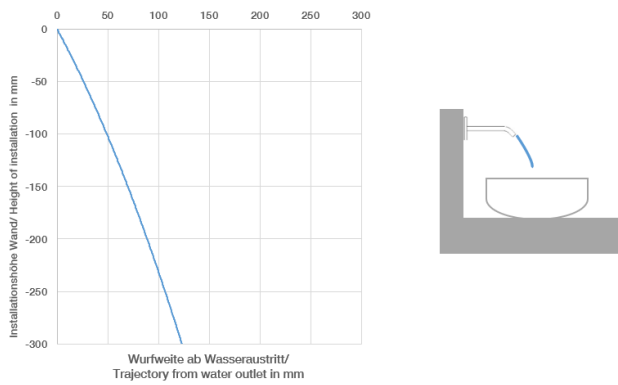

Wall-mounted single-lever basin mixer without pop-up waste

36 860 660

- 190 mm projection
- fixed spout
- circular, air-enriched flow
- hole diameter spout 37 mm
- hole diameter single-lever mixer 57 mm
- rosette for spout Ø 55mm
- rosette for mixer Ø 78mm
- max. flow 5.7 l/min
- lead-free
- This product can help a building to meet requirements of Green Building Rating Systems, e.g. LEED®, BREEAM®, DGNB

Required miscellaneous

Concealed wall-mounted single-lever mixer 35 860 970 90

- min. recess depth 80 mm
- max. recess depth 95 mm

Wall-mounted single-lever basin mixer without pop-up waste

36 860 660

mm [inches]

Flow rate chart

Wall-mounted single-lever basin mixer without pop-up waste

36 860 660

Spare parts list

| No. | Item Number | Name | Quantity used | Delivery time |
|-----|--------------------|-----------|---------------|---------------|
| 1 | 09 24 03 072 10 90 | nipple | 1 | 2 |
| 2 | 90 24 03 280 00 90 | nipple | 1 | 2 |
| 3 | 09 31 11 112 90 | pin | 1 | 60 |
| 4 | 90 28 22 323 00-00 | spout | 1 | 10 |
| 5 | 90 20 66 007 00-00 | handle | 1 | 10 |
| 6 | 09 11 02 288-00 | cover | 1 | 10 |
| 7 | 90 27 62 011 00-00 | rosette | 1 | 10 |
| 8 | 90 15 05 064 01 90 | cartridge | 1 | 2 |
| 9 | 09 30 09 064 90 | key | 1 | 2 |