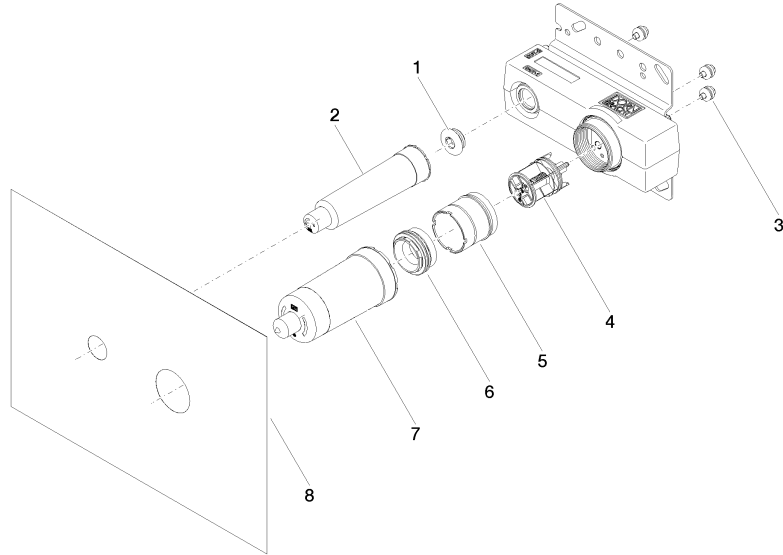

Adapter for reversed water connections 12 880 970 90

- Not suitable for combining with META PURE (36 86X 664-FF).

Concealed wall-mounted single-lever mixer

#Error

Flow rate chart

Concealed wall-mounted single-lever mixer

#Error

Spare parts list

| No. | Item Number | Name | Quantity used | Delivery time |
|-----|--------------------|--------------------|---------------|---------------|
| 1 | 04 31 20 006 00 90 | plug | 1 | 2 |
| 2 | 09 21 02 173 90 | cap | 1 | 2 |
| 3 | 90 23 01 091 00 90 | set | 3 | 2 |
| 4 | 90 31 20 107 00 90 | plug | 1 | 2 |
| 5 | 90 17 01 238 00 90 | sleeve | 1 | 2 |
| 6 | 90 24 04 349 00 90 | threaded connector | 1 | 2 |
| 7 | 09 21 02 176 90 | cap | 1 | 60 |
| 8 | 04 14 03 074 00 90 | gasket kit | 1 | 60 |

Drybox Wall-mounted single-lever basin mixer Mixer on right/left/or above

#Error

- Dimensions 300 x 300 x 80 mm
- brushed stainless steel cover
- stainless steel casing
- Overflow is part of the scope of delivery.