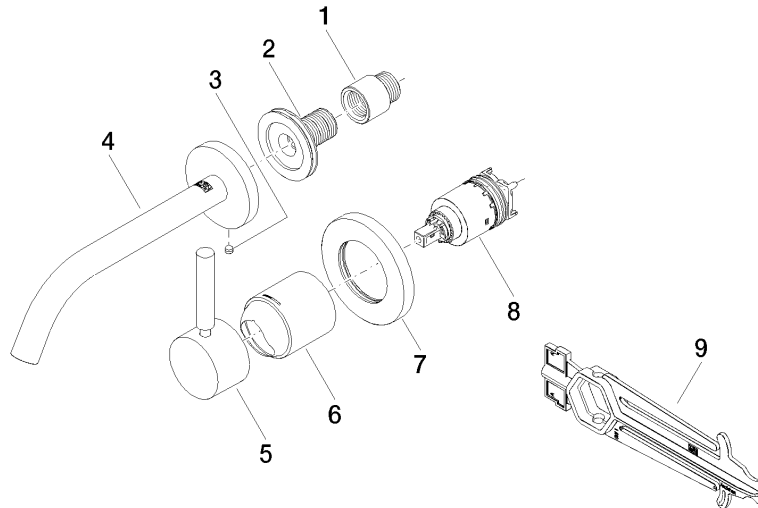

Wall-mounted single-lever basin mixer without pop-up waste

36 860 660

- 190 mm projection
- fixed spout
- circular, air-enriched flow
- hole diameter spout 37 mm
- hole diameter single-lever mixer 57 mm
- rosette for spout Ø 55mm
- rosette for mixer Ø 78mm
- max. flow 5.7 l/min
- lead-free
- This product can help a building to meet requirements of Green Building Rating Systems, e.g. LEED®, BREEAM®, DGNB

Required miscellaneous

Concealed wall-mounted single-lever mixer 35 860 970 90

- min. recess depth 80 mm
- max. recess depth 95 mm

Wall-mounted single-lever basin mixer without pop-up waste

36 860 660

mm [inches]

Flow rate chart

Wall-mounted single-lever basin mixer without pop-up waste

36 860 660

Spare parts list

| No. | Item Number | Name | Quantity used | Delivery time |
|-----|--------------------|-----------|---------------|---------------|
| 1 | 09 24 03 072 10 90 | nipple | 1 | 2 |
| 2 | 90 24 03 280 00 90 | nipple | 1 | 2 |
| 3 | 09 31 11 112 90 | pin | 1 | 60 |
| 4 | 90 28 22 323 00-00 | spout | 1 | 10 |
| 5 | 90 20 66 007 00-00 | handle | 1 | 10 |
| 6 | 09 11 02 288-00 | cover | 1 | 10 |
| 7 | 90 27 62 011 00-00 | rosette | 1 | 10 |
| 8 | 90 15 05 064 01 90 | cartridge | 1 | 2 |
| 9 | 09 30 09 064 90 | key | 1 | 2 |

Concealed wall-mounted single-lever mixer

#Error

- 2x female thread 1/2" connections
- 1x female thread 1/2" outlet for wall spout
- 1x female thread 1/2" outlet
- 2x dust cover
- anti-water packing
- soundproofing
- gauge 100 mm