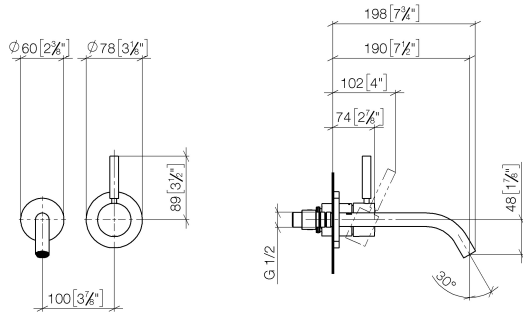

Wall-mounted single-lever basin mixer without pop-up waste

36 860 660

- 190 mm projection
- fixed spout
- circular, air-enriched flow
- hole diameter spout 37 mm
- hole diameter single-lever mixer 57 mm
- rosette for spout Ø 55mm
- rosette for mixer Ø 78mm
- max. flow 5.7 l/min
- lead-free
- This product can help a building to meet requirements of Green Building Rating Systems, e.g. LEED®, BREEAM®, DGNB

Required miscellaneous

Concealed wall-mounted single-lever mixer 35 860 970 90

- min. recess depth 80 mm
- max. recess depth 95 mm

Wall-mounted single-lever basin mixer without pop-up waste

36 860 660

mm [inches]

Flow rate chart

Wall-mounted single-lever basin mixer without pop-up waste

36 860 660

Spare parts list

| No. | Item Number | Name | Quantity used | Delivery time |
|-----|--------------------|-----------|---------------|---------------|
| 1 | 09 24 03 072 10 90 | nipple | 1 | 2 |
| 2 | 90 24 03 280 00 90 | nipple | 1 | 2 |
| 3 | 09 31 11 112 90 | pin | 1 | 60 |
| 4 | 90 28 22 323 00-00 | spout | 1 | 10 |
| 5 | 90 20 66 007 00-00 | handle | 1 | 10 |
| 6 | 09 11 02 288-00 | cover | 1 | 10 |
| 7 | 90 27 62 011 00-00 | rosette | 1 | 10 |
| 8 | 90 15 05 064 01 90 | cartridge | 1 | 2 |
| 9 | 09 30 09 064 90 | key | 1 | 2 |

Drybox Wall-mounted single-lever basin mixer Mixer on right/left/or above

#Error

- Dimensions 300 x 300 x 80 mm
- brushed stainless steel cover
- stainless steel casing
- Overflow is part of the scope of delivery.