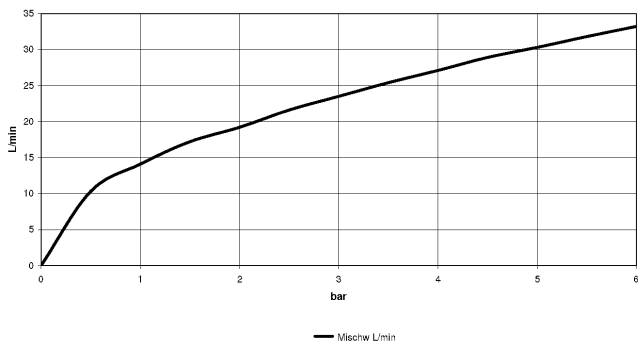

Adapter for reversed water connections 12 880 970 90

- Not suitable for combining with META PURE (36 86X 664-FF).

Concealed wall-mounted single-lever mixer

#Error

Flow rate chart

Concealed wall-mounted single-lever mixer